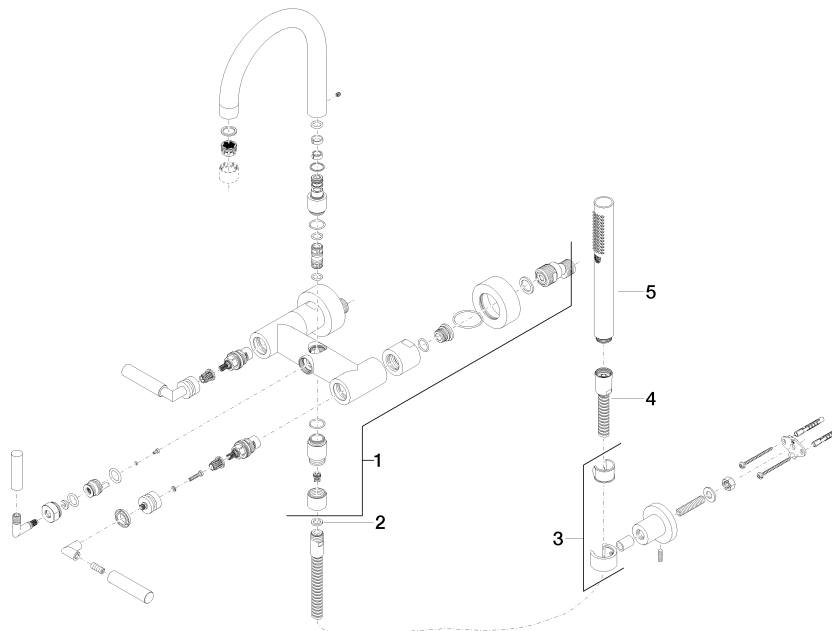

25 133 882

- spout: circular, air-enriched flow
- max. flow 22 l/min at 3 bar flow pressure
- Hand shower: COMPACT RAIN, max. flow rate 6.8 l/min (at 3 bar)
- complete hand shower set with anti-scale system
- 240mm projection
- rotary diverter for bath/shower
- slide-on rosettes Ø 65 mm
- rosette for shower holder Ø 50mm
- 1/2" connection
- gauge 150 mm - 15 mm
- metal shower hose 1250mm with integrated anti-twist protection

Intrinsic protection against back flow.

Stand pipes combination possible on request (x-TRA SERVICE).

	Chrome	25 133 882-00
	Brushed Platinum	25 133 882-06
	Platinum	25 133 882-08
	Dark Chrome	25 133 882-19
	Brushed Durabronze (23kt Gold)	25 133 882-28
	Matte Black	25 133 882-33
	Brushed Champagne (22kt Gold)	25 133 882-46
	Champagne (22kt Gold)	25 133 882-47
	Brushed Chrome	25 133 882-93
	Brushed Dark Platinum	25 133 882-99

25 133 882

Flow rate chart

Certificates

WRAS\_2210004.      LGA\_18933.      Belgaqua\_21-026-27\_4.

25 133 882

Parts for other finishes can be found here: [Brushed](#)  
[Platinum](#)

### Spare parts list

No.	Item Number	Name	Quantity used	Delivery time
1	25 100 882-00	shower set	1	60
2	90 14 20 026 00 90	seal	1	2
3	28 050 892-00	TARA Wall bracket - Chrome	1	10
4	90 30 02 072 00-00	Metal shower hose 1/2" x 3/8" x 1250 mm - Chrome	1	10
5	28 019 979-00	Hand shower - Chrome	1	2