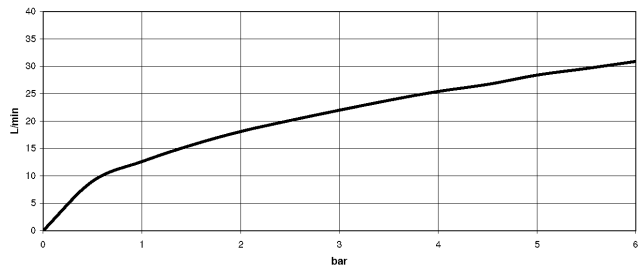

Flow rate chart

Certificates

WRAS_2210004.   LGA_18933.   Belgaqua_21-026-27_4.