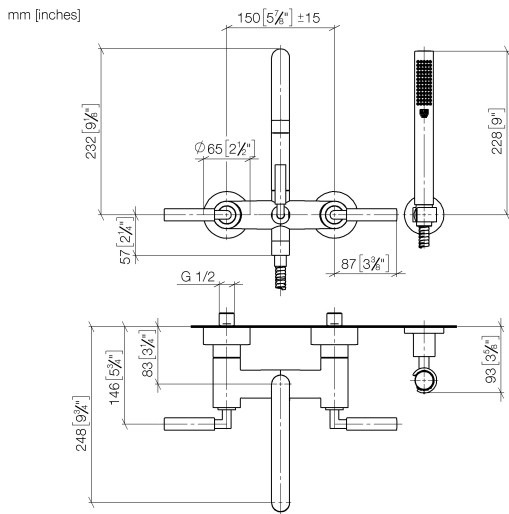

25 133 882

- spout: circular, air-enriched flow
- max. flow 22 l/min at 3 bar flow pressure
- Hand shower: COMPACT RAIN, max. flow rate 6.8 l/min (at 3 bar)
- complete hand shower set with anti-scale system
- 240mm projection
- rotary diverter for bath/shower
- slide-on rosettes Ø 65 mm
- rosette for shower holder Ø 50mm
- 1/2" connection
- gauge 150 mm - 15 mm
- metal shower hose 1250mm with integrated anti-twist protection

Intrinsic protection against back flow.

Stand pipes combination possible on request (x-TRA SERVICE).

	Chrome	25 133 882-00
	Brushed Platinum	25 133 882-06
	Platinum	25 133 882-08
	Dark Chrome	25 133 882-19
	Brushed Durabronze (23kt Gold)	25 133 882-28
	Matte Black	25 133 882-33
	Brushed Champagne (22kt Gold)	25 133 882-46
	Champagne (22kt Gold)	25 133 882-47
	Brushed Chrome	25 133 882-93
	Brushed Dark Platinum	25 133 882-99

25 133 882

Flow rate chart

Certificates

WRAS\_2210004.      LGA\_18933.      Belgaqua\_21-026-27\_4.

25 133 882

Parts for other finishes can be found here: [Brushed](#)  
[Platinum](#)

### Spare parts list

No.	Item Number	Name	Quantity used	Delivery time
1	25 100 882-00	shower set	1	60
2	90 14 20 026 00 90	seal	1	2
3	28 050 892-00	TARA Wall bracket - Chrome	1	10
4	90 30 02 072 00-00	Metal shower hose 1/2" x 3/8" x 1250 mm - Chrome	1	10
5	28 019 979-00	Hand shower - Chrome	1	2